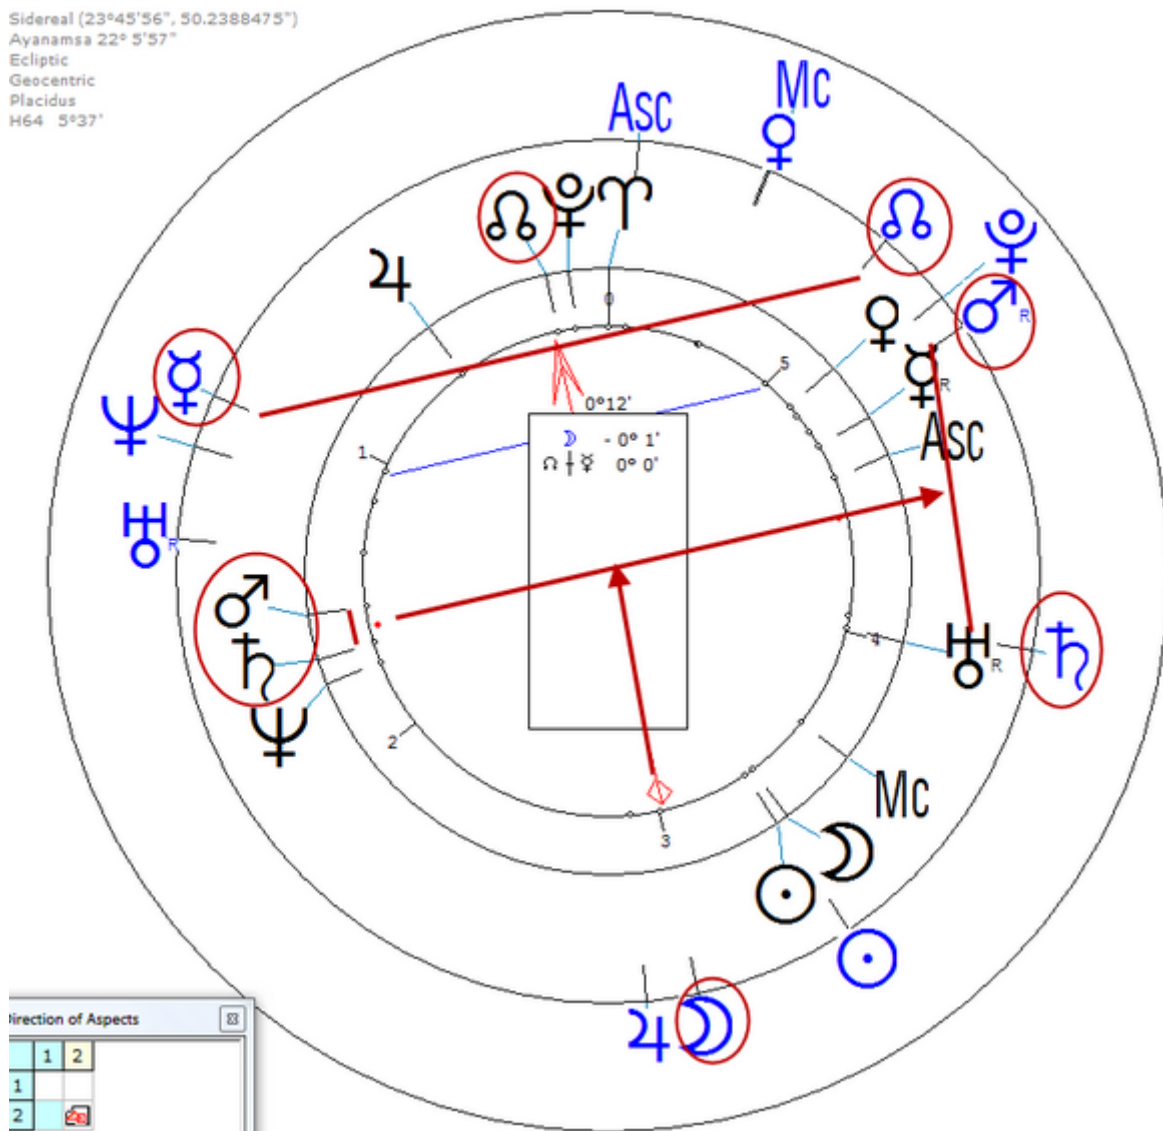

Weininger, Otto

3 April 1880 at 15:00 (= 3:00 PM)Wien, Austria, 48n13, 16e20

Jewish Austrian philosopher.

<https://www.astro.com/astro-databank/Weininger,_Otto>

Weininger committed suicide in the house in Vienna where Beethoven had died on 4 October 1903.

Solar Return (Harmonic 64)

Solar ☽ = Solar ♀/♁ = Solar ♂/♃ = ♂_n/♃_n = ♁_n

Weininger, Otto
3 April 1880 Sat 15:00 (GMT+1:05:20) 48n13 16e20
Vienna, Austria

Sidereal (23°45'56", 50.2388475")
Ayanamsa 22° 5'57"
Ecliptic
Geocentric
Placidus
H64 5°37'